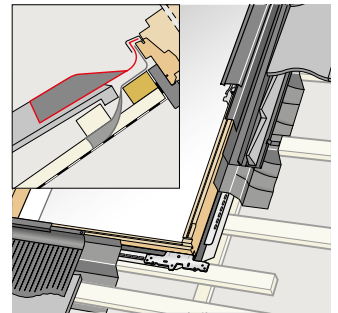

Flashing EDW 0000 features

Flashing material:
Aluminium
Dark grey

Apron material:
Aluminum and
bitumen
sandwich
construction.
Dark grey.

Roof pitch:
15°-90°

Profile height:
max 120 mm

Side section:
Foam height
75 mm

Standard
installation:
Red line level

Single and combi-flashings

Profiled roofing material: 120 mm		
1		EDW
2		EBW
3		EKW
4		EKW ---7- + EDW
5		EFW
6		EFW --22/32
7		EDW (available from 2015)
8		ETW + EDW
9		ETW + ETW --00- + EKW
10		EKX --88
11		EEW + EEX
12		EAW
13		EUW 0001/2/3

Technical drawing

Technical specifications

Material:	Aluminium alloys
Aluminum thickness:	0,47 mm - 0,70 mm
Coating thick:	Min 24 µm, according to EN 13523-1
Gloss 60°:	30E, according to EN 13523-2
Standard color:	Grey NCS S 7500-N, according to EN 13523-3
Foam:	Profile 75 mm high, polyurethane with fine cell structure