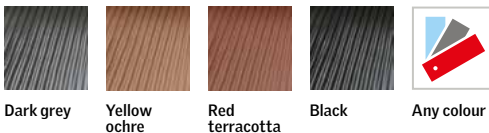

Flashing EDW 0000 features

Flashing material:
Aluminium
Dark grey

Apron material:
Aluminum and
bitumen
sandwich
construction.
Dark grey.

Roof pitch:
15°-90°

Profile height:
max 120 mm

Side section:
Foam height
75 mm

Standard
installation:
Red line level

Single and combi-flashings

Profiled roofing material: 120 mm		
1		EDW
2		EBW
3		EKW
4		EKW ---7- + EDW
5		EFW
6		EFW --22/32
7		EDW (available from 2015)
8		ETW + EDW
9		ETW + ETW --00- + EKW
10		EKX --88
11		EEW + EEX
12		EAW
13		EUW 0001/2/3

Available flashing materials

Aluminium, Dark grey

Aluminium, Black

Zink

Copper

Aluminum any colour

Available apron materials

Dark grey

Yellow ochre

Red terracotta

Black

Any colour

Benefits

Reliable and fast installation

A perfect match - designed to fit the window precisely. Convenient, reliable, fast and easy installation. Saves time and money – and gives you satisfied customers.