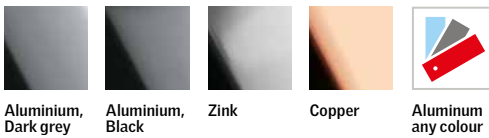

Standard
installation:
Red line level

Single and combi-flashings

Profiled roofing material: 120 mm		
1		EDW
2		EBW
3		EKW
4		EKW ---7- + EDW
5		EFW
6		EFW --22/32
7		EDW (available from 2015)
8		ETW + EDW
9		ETW + ETW --00- + EKW
10		EKX --88
11		EEW + EEX
12		EAW
13		EUW 0001/2/3

Technical drawing

Technical specifications

Material:	Aluminium alloys
Aluminum thickness:	0,47 mm - 0,70 mm
Coating thick:	Min 24 µm, according to EN 13523-1
Gloss 60°:	30E, according to EN 13523-2
Standard color:	Grey NCS S 7500-N, according to EN 13523-3
Foam:	Profile 75 mm high, polyurethane with fine cell structure

Available flashing materials

Aluminium, Dark grey

Aluminium, Black

Zink

Copper

Aluminum any colour

Available apron materials

Dark grey

Yellow ochre

Red terracotta

Black

Any colour

Benefits

Reliable and fast installation

A perfect match - designed to fit the window precisely. Convenient, reliable, fast and easy installation. Saves time and money – and gives you satisfied customers.