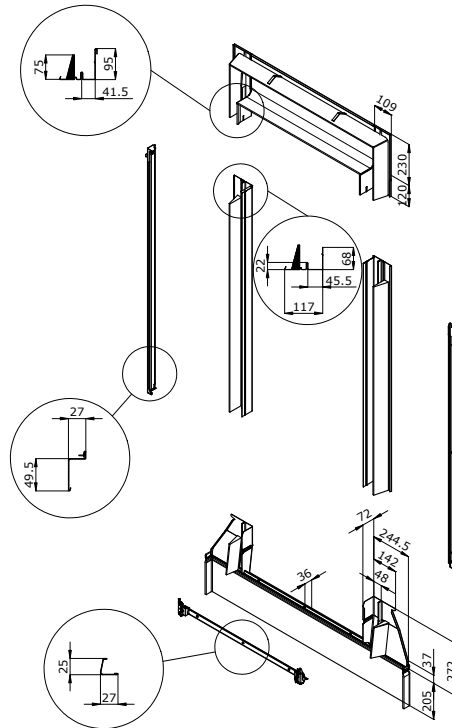

Flashing EDW 0000 features

Flashing material:
Aluminium
Dark grey

Apron material:
Aluminum and
bitumen
sandwich
construction.
Dark grey.

Roof pitch:
15°-90°

Profile height:
max 120 mm

Side section:
Foam height
75 mm

Standard
installation:
Red line level

Single and combi-flashings

Profiled roofing material: 120 mm		
1		EDW
2		EBW
3		EKW
4		EKW ---7- + EDW
5		EFW
6		EFW --22/32
7		EDW (available from 2015)
8		ETW + EDW
9		ETW + ETW --00- + EKW
10		EKX --88
11		EEW + EEX
12		EAW
13		EUW 0001/2/3

Technical drawing

Technical specifications

Material:	Aluminium alloys
Aluminum thickness:	0,47 mm - 0,70 mm
Coating thick:	Min 24 µm, according to EN 13523-1
Gloss 60°:	30E, according to EN 13523-2
Standard color:	Grey NCS S 7500-N, according to EN 13523-3
Foam:	Profile 75 mm high, polyurethane with fine cell structure